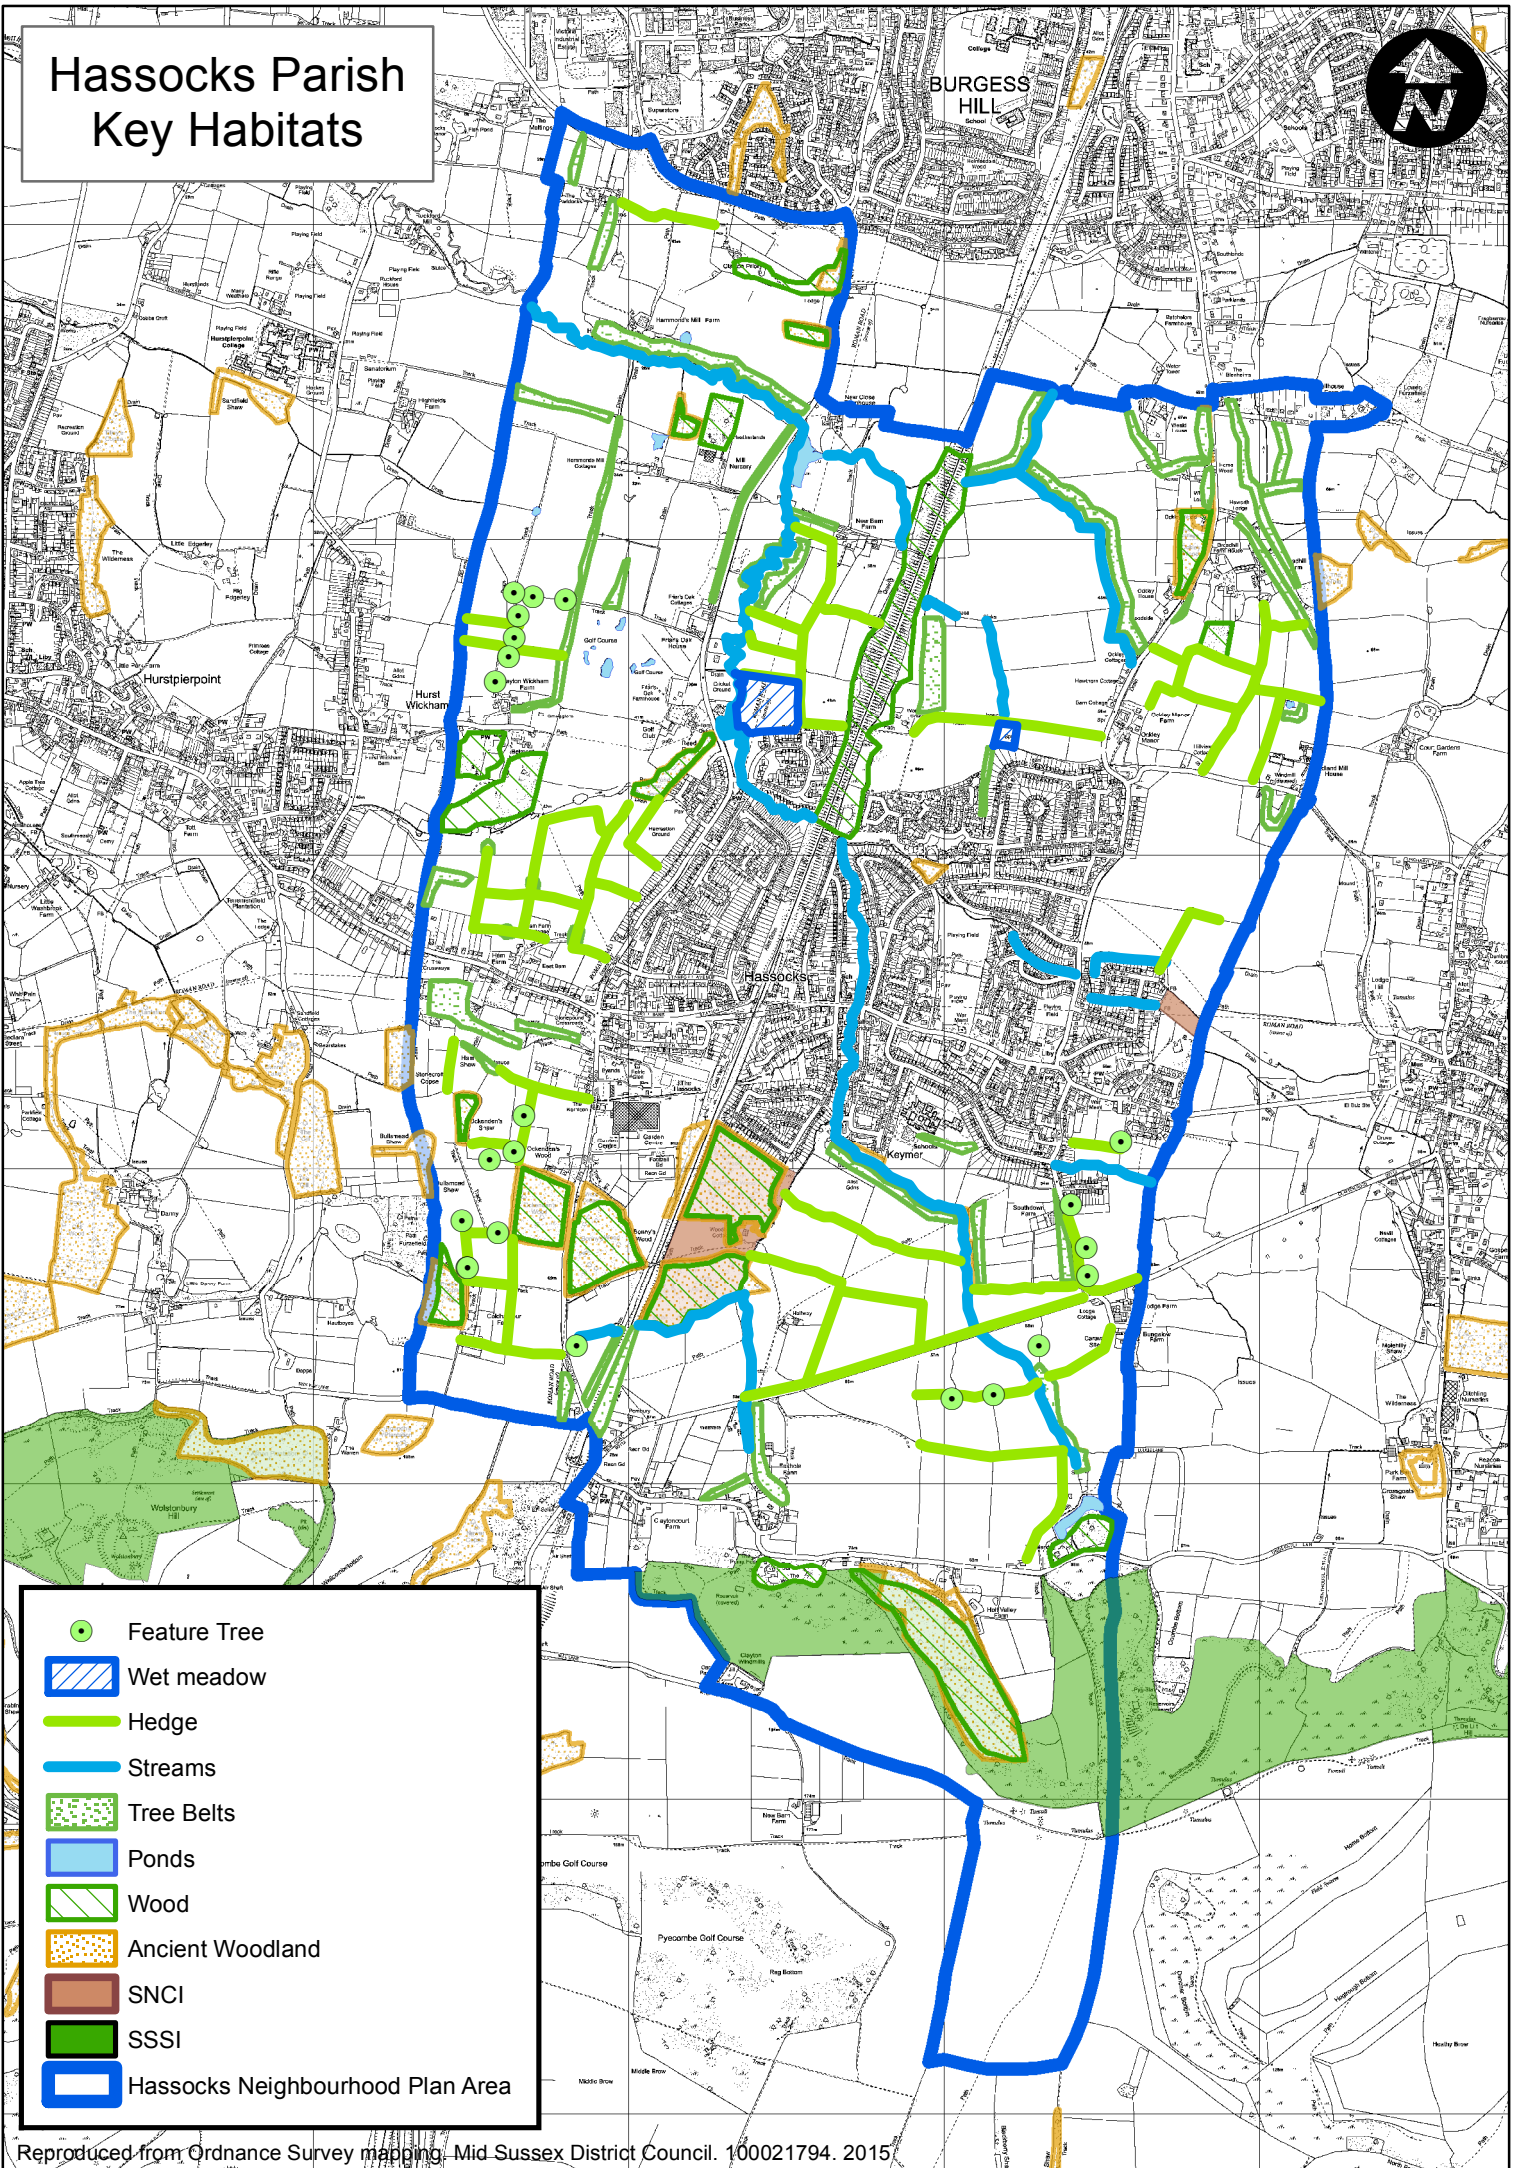

Hassocks Parish Key Habitats

-  Feature Tree
-  Wet meadow
-  Hedge
-  Streams
-  Tree Belts
-  Ponds
-  Wood
-  Ancient Woodland
-  SNCI
-  SSSI
-  Hassocks Neighbourhood Plan Area